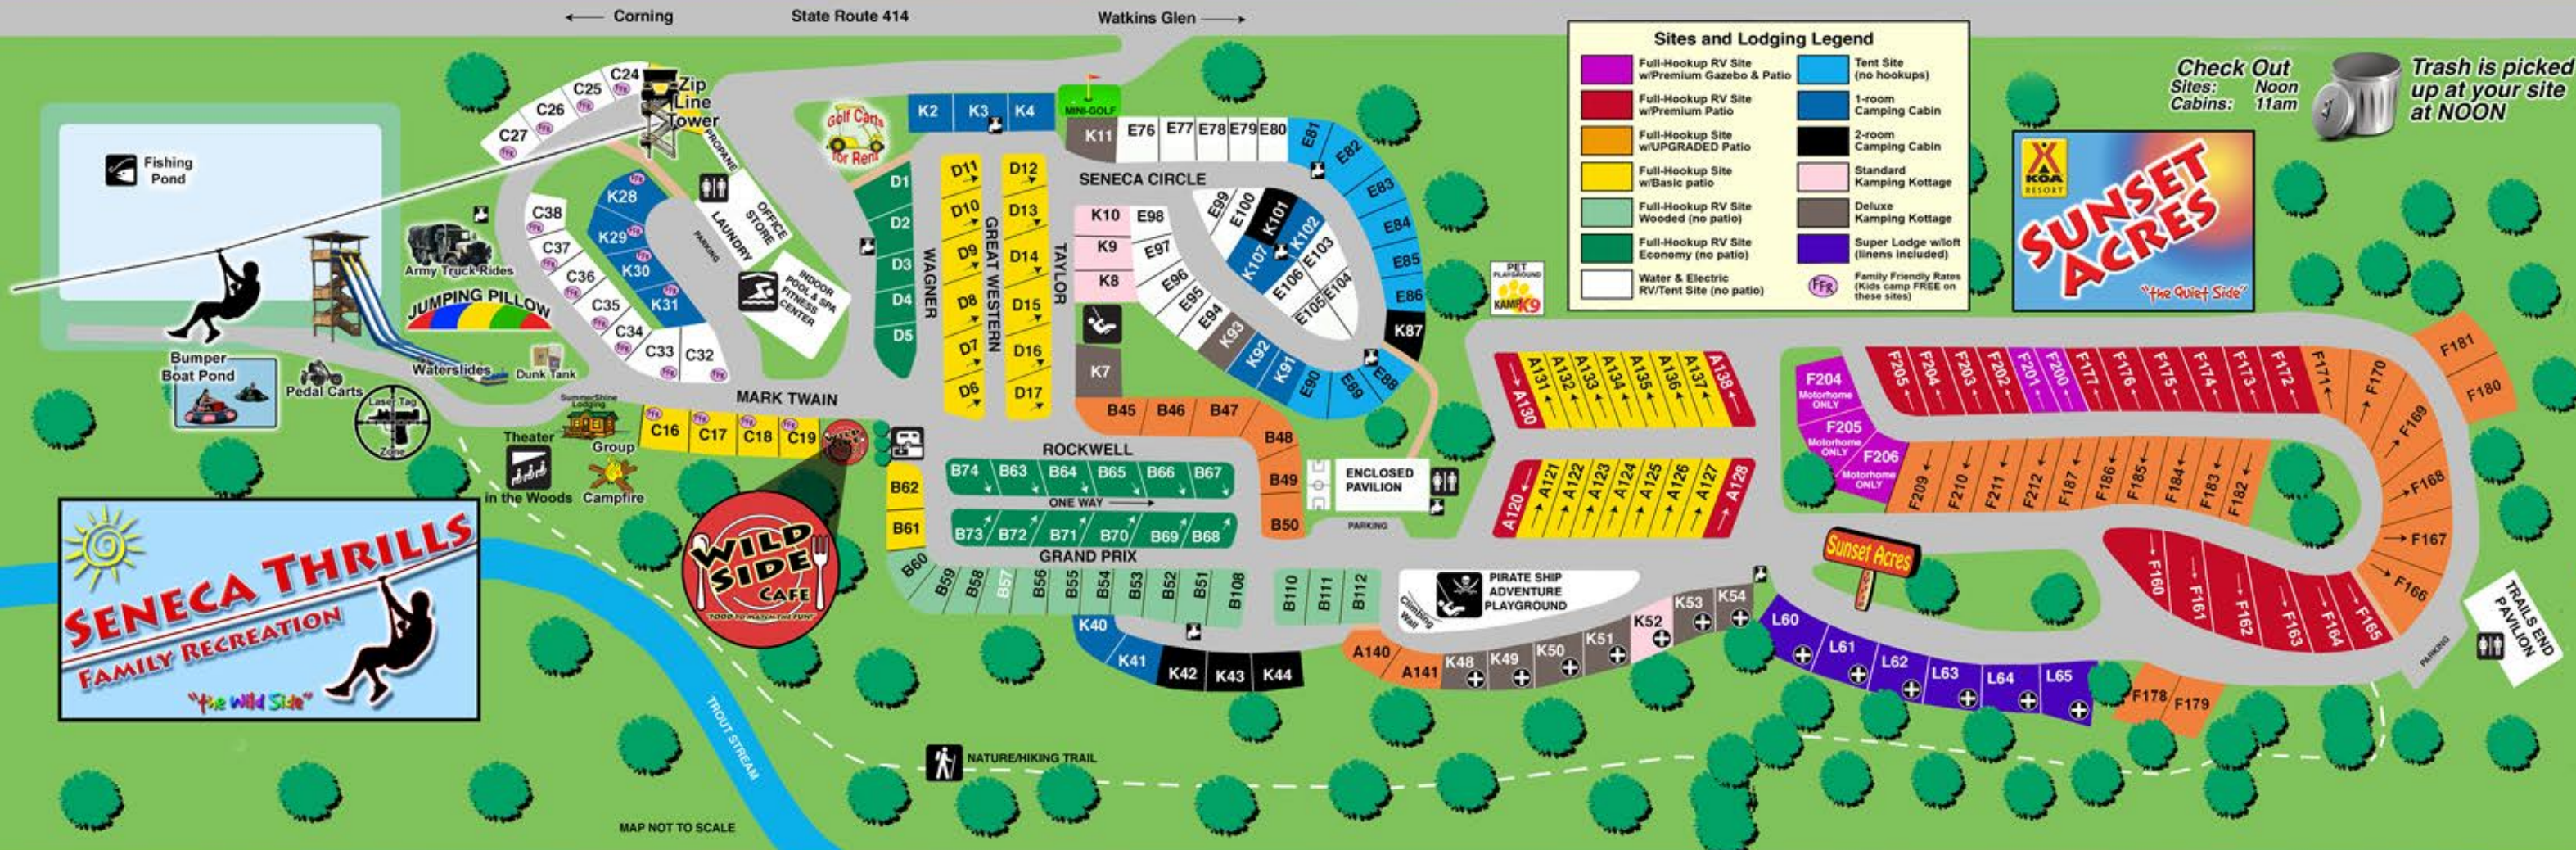

## Full Hookup RV Sites

All our full-hookup sites have water, sewer, 50/30/20 amps and cable TV. WiFi is available throughout.

**ALL NEW GAZEBO RV SITES IN SUNSET ACRES.** These are BIG RIG, stamped-concrete patios RV sites with the works and now GAZEBOS, too. Just 5 sites...2 pull-thrus and 3 motorhome only drive-into sites.

**PREMIUM PATIO RV SITES** are BIG RIG sites with large stamped-concrete patios and the works. Most are pull-thrus located in SUNSET ACRES as well as end-cap sites in the "A" section.

**UPGRADED PATIO RV SITES** feature regular concrete patios. These include BIG RIG pull-thrus in SUNSET ACRES as well as larger back-in sites in both SUNSET ACRES and the "B" section.

**STANDARD PATIO RV SITES** feature smaller regular concrete patios. They are located in our "A", "C" and "D" sections. The "A" sites are pull-thrus designed for BIG RIGS while some of the "C" and "D" sites can handle RVs up to 40' with the tow vehicle disconnected.

## Locate your Favorite Resort Features

- |                                   |                      |                  |
|-----------------------------------|----------------------|------------------|
| Indoor Pool, Spa & Fitness Center | Laser Tag Zone       | Army Truck Rides |
| KAMP K9 Pet Playground            | Theater in the Woods | Group Campfire   |
| Zip Lines                         | Mini-Golf            | Wild Side Cafe   |
| HIPPO Waterslide                  | Pedal Carts          |                  |
| Jumping Pillow or Jump Pad        | Dunk Tank            |                  |
| Bumper Boats                      | Nature/Hiking Trail  |                  |
| Pirate Ship Playground            | Fishing Pond         |                  |